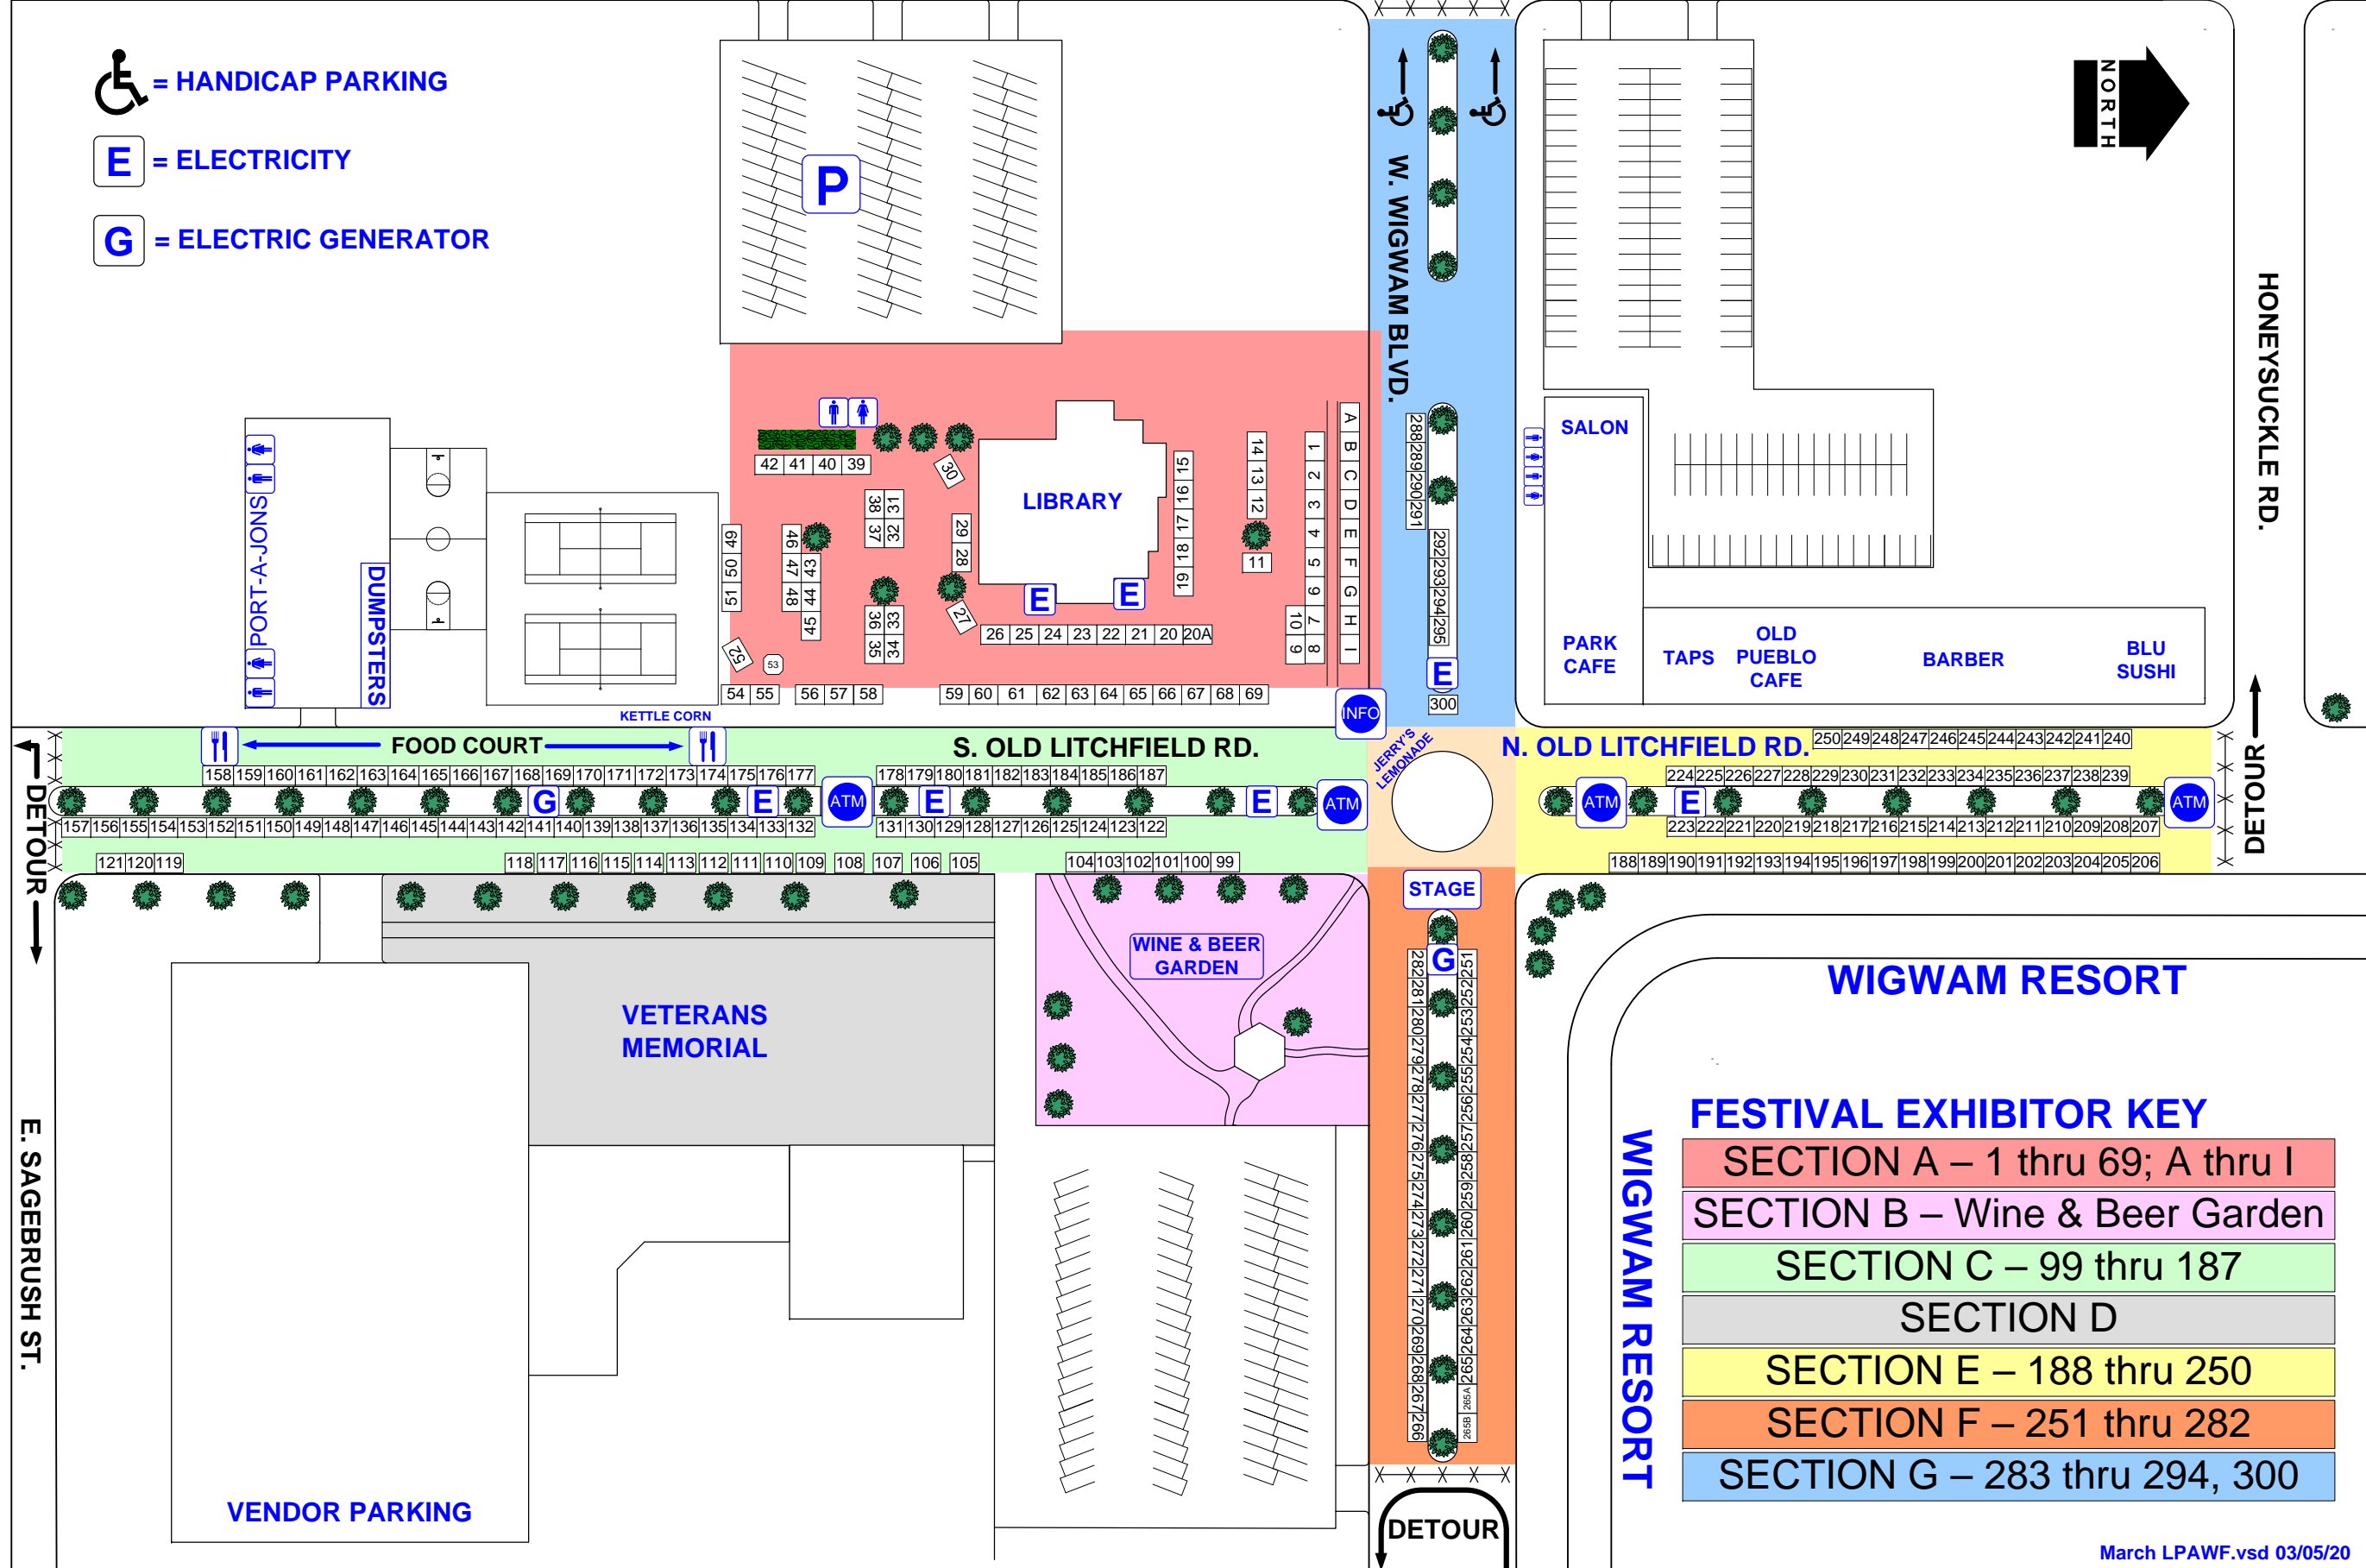

LITCHFIELD PARK ART & WINE FESTIVAL

S. DESERT AVE.

DETOUR

N. DESERT AVE.

- = HANDICAP PARKING
- E** = ELECTRICITY
- G** = ELECTRIC GENERATOR

FESTIVAL EXHIBITOR KEY

- SECTION A – 1 thru 69; A thru I
- SECTION B – Wine & Beer Garden
- SECTION C – 99 thru 187
- SECTION D
- SECTION E – 188 thru 250
- SECTION F – 251 thru 282
- SECTION G – 283 thru 294, 300