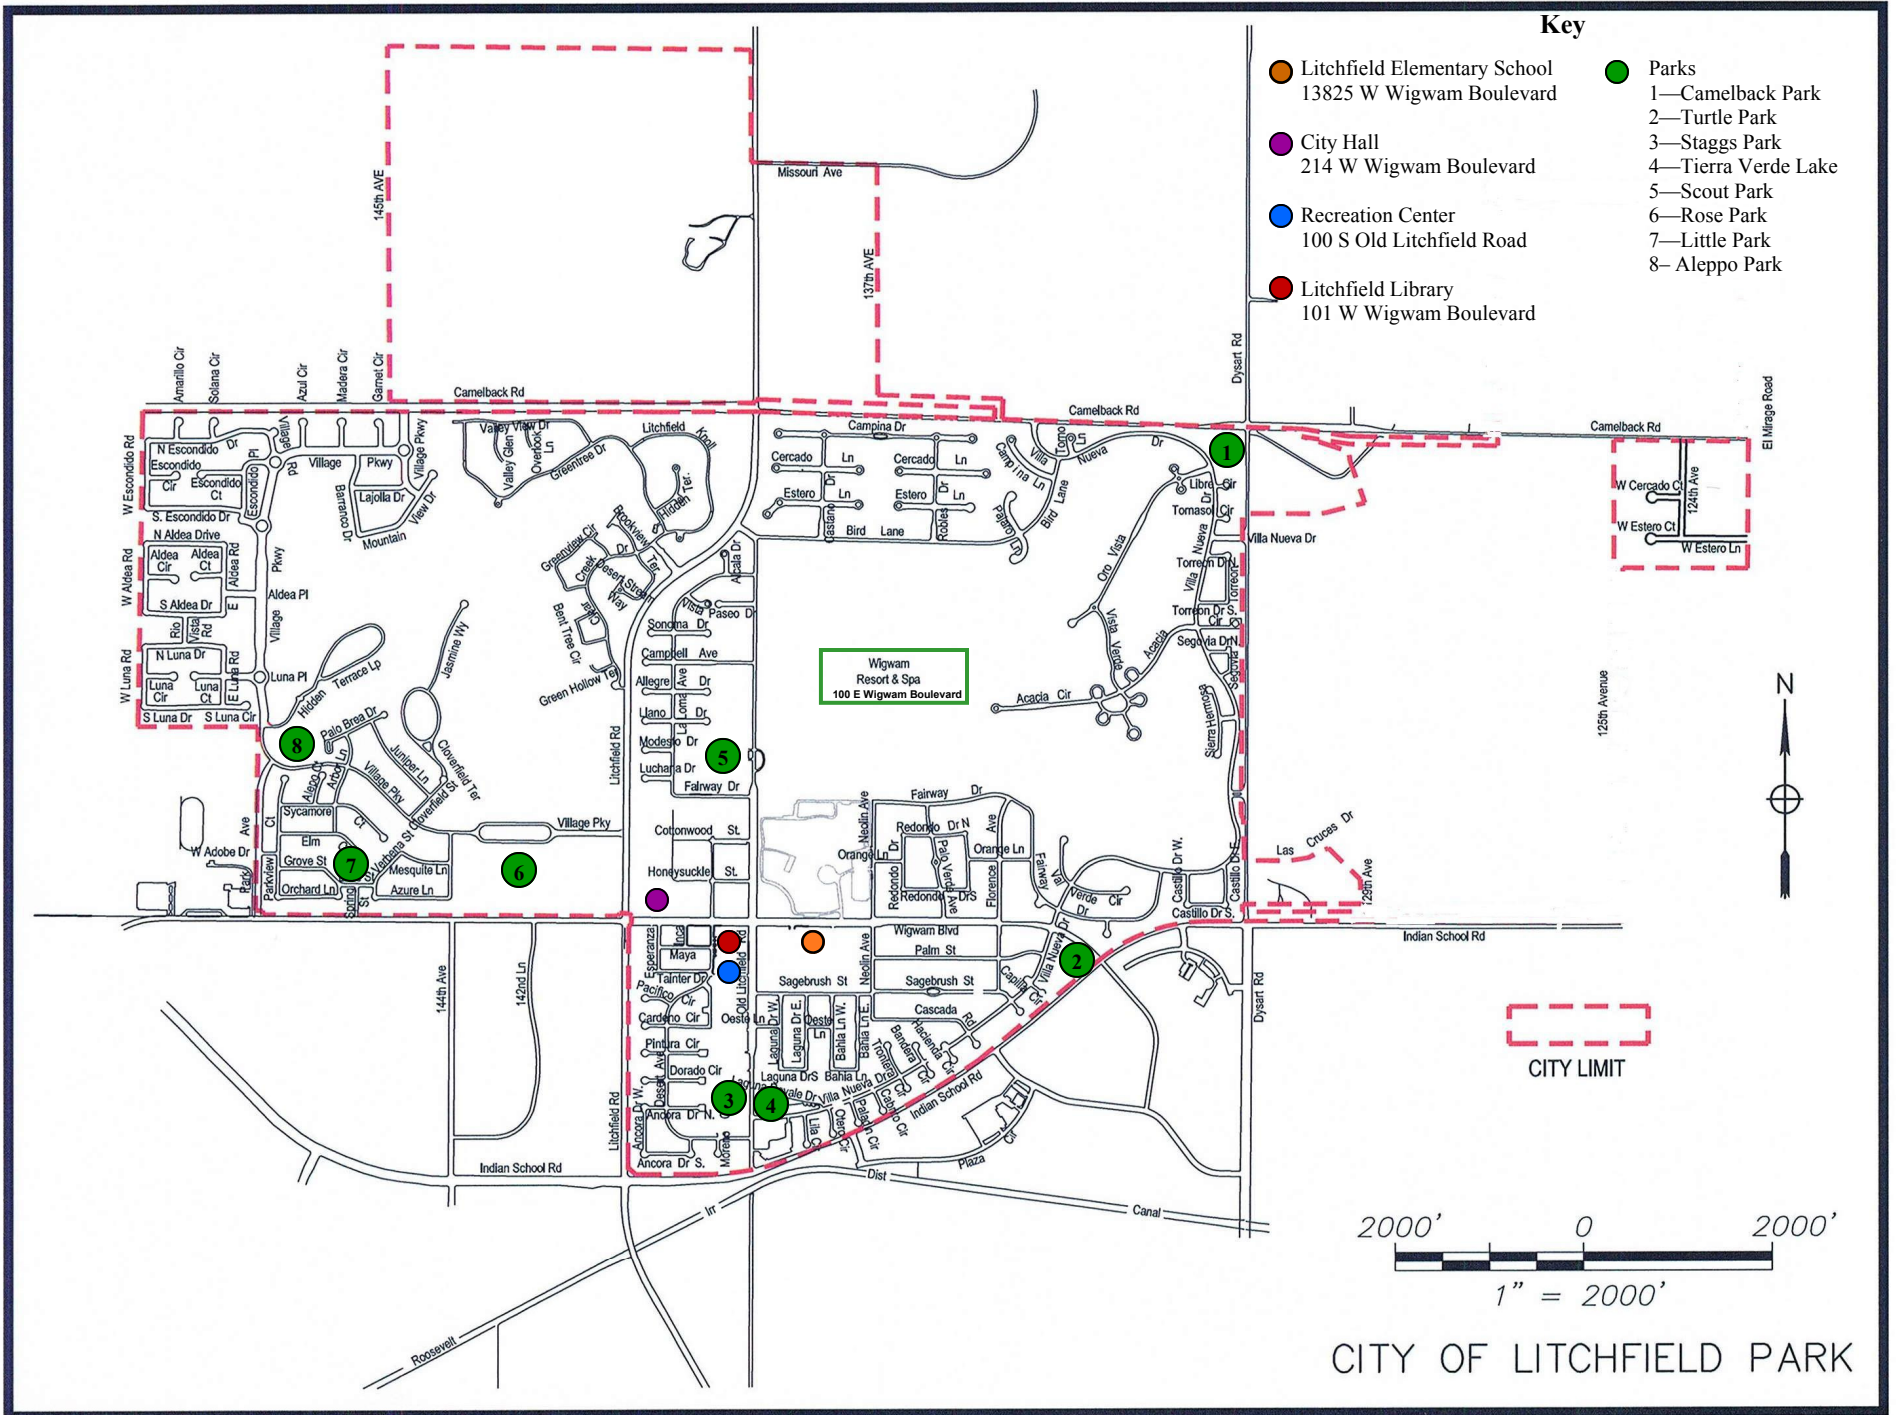

Key

- Litchfield Elementary School
13825 W Wigwam Boulevard
- City Hall
214 W Wigwam Boulevard
- Recreation Center
100 S Old Litchfield Road
- Litchfield Library
101 W Wigwam Boulevard
- Parks
 - 1—Camelback Park
 - 2—Turtle Park
 - 3—Staggs Park
 - 4—Tierra Verde Lake
 - 5—Scout Park
 - 6—Rose Park
 - 7—Little Park
 - 8—Aleppo Park

CITY OF LITCHFIELD PARK